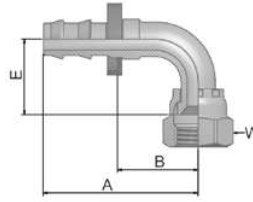

39 Female JIC 37° - Swivel 90° Elbow

ISO 12151-5-SWES - DKJ 90°

Part Number	Hose I.D.				Thread UNF	A mm	B mm	E mm	W	
	DN	Inch	Size	mm					mm	Inch
33982-4-4	6	1/4	-4	6.4	7/16x20	39	20	21	9/16	
33982-6-6	10	3/8	-6	9.5	9/16x18	47	24	23	11/16	
33982-8-8	12	1/2	-8	12.7	3/4x16	55	32	29	7/8	
33982-10-10	16	5/8	-10	15.9	7/8x14	74	37	31	1	
33982-12-12	19	3/4	-12	19.1	1 1/16x12	83	46	48	1 1/4	

Also available in stainless steel. Details can be found in CAT 4400.1/UK

Approved **fitting series** for hose types:

B: Brass

82 801Plus 801RH 804 821FR 830M 836 837BM 837PU 838M 846